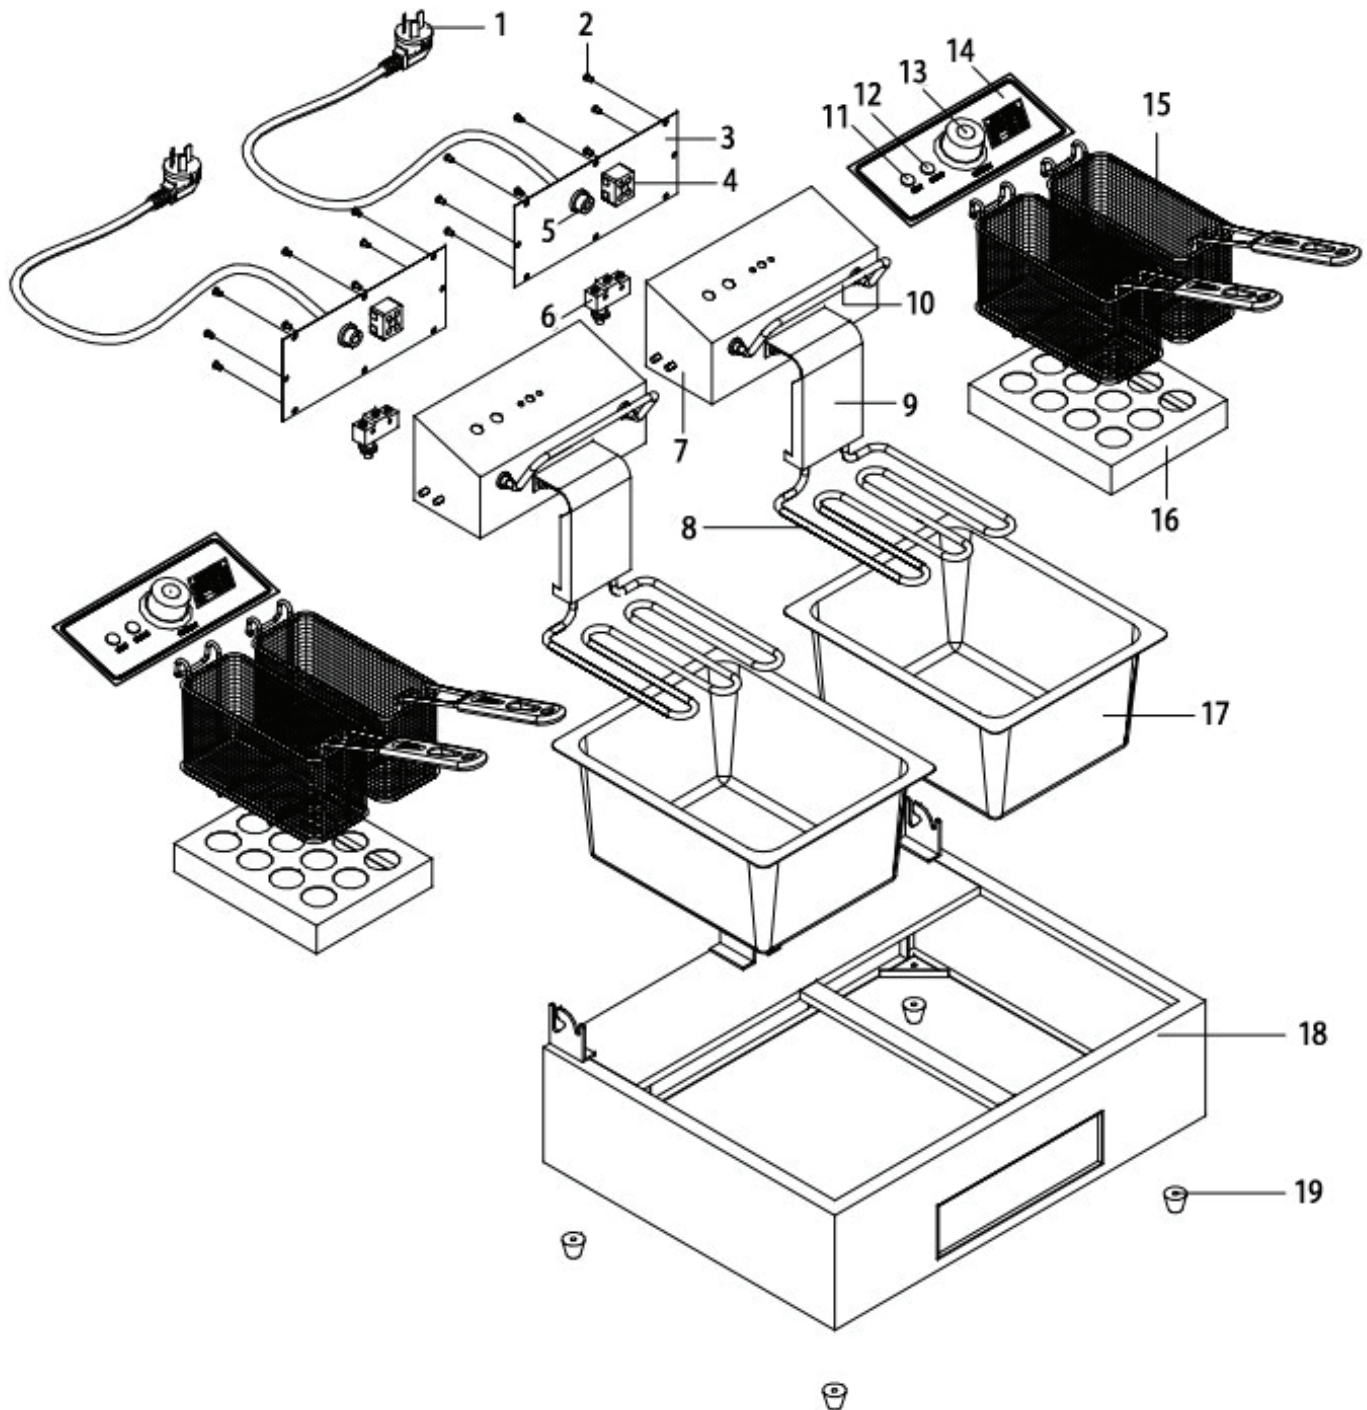

# Parts Breakdown

Model CE-CN-0012-D 39372

# Parts Breakdown

---

## Model CE-CN-0012-D 39372

Item No.	Description	Position	Item No.	Description	Position	Item No.	Description	Position
75185	Power Cord for 39372	1	75192	Heater for 39372	8	75199	Basket for 39372	15
75186	M4-8 Screw for 39372	2	75193	Heater Back Cover for 39372	9	75200	Heater Bottom Cover for 39372	16
75187	Control Box Board for 39372	3	75194	Basket Hanging Rod for 39372	10	75201	Oil Tank for 39372	17
75188	Terminal Block for 39372	4	75195	Green Indicator for 39372	11	70402	Hard Surface for 39372	18
75189	Power Cord Fixtures for 39372	5	75196	Yellow Indicator for 39372	12	75202	Rubber Feet for 39372	19
75190	Micro Switch for 39372	6	75197	Thermostat for 39372	13	63500	Cover for 39372	
75191	Control Box for 39372	7	75198	PVC Board for 39372	14			